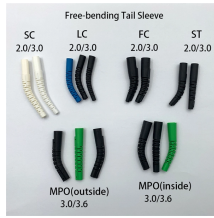

Indzawo Optic Connect

SI single-mode fiber

SI single-mode fiber

YY-SX for Simplex, DX for Duplex, QD for Quad.

Single-mode fiber, also known as monomode fiber, is a type of optical fiber that allows only one mode of light to propagate. To transmit signals through single mode patch cable, a laser ...

A single-mode fiber optic cable is an optical fiber designed to propagate light signals over long distances with minimal attenuation. It comprises one glass or plastic fiber and features a tiny ...

In fiber-optic communication, a single-mode optical fiber, also known as fundamental- or mono-mode, is an optical fiber designed to carry only a single mode of light - the transverse mode.

A single-mode fiber optic cable is an optical fiber designed to propagate light signals over long distances with minimal attenuation. It comprises ...

Single-mode optical fibers are a key component in modern telecommunications, enabling high-speed data transmission over long distances. This article explores what single-mode fibers are, how they ...

What Is Single-Mode Fiber Optic Cable? Single-mode fiber optic cable (SMF) is a type of optical fiber designed to carry a single ray of light mode directly down the fiber core.

Contact Us

For more information, pricing, or custom solutions, please contact us: