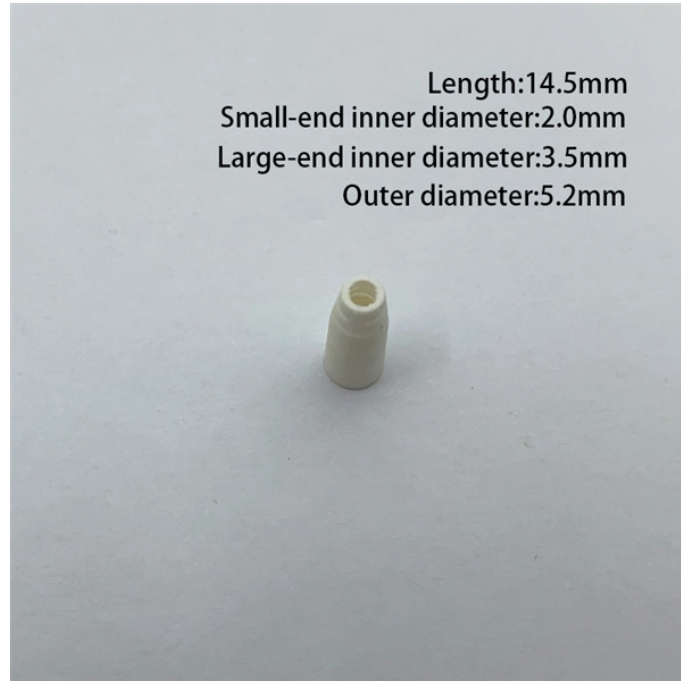

Single-port 10 Gigabit Ethernet Switch

Single-port 10 Gigabit Ethernet Switch

Our new high-speed switches are designed to be easy to install and manage. Plug and play installation with reliability and power efficiency. Let us show you how. Buffalo's BS-XP20 series of 10GbE ...