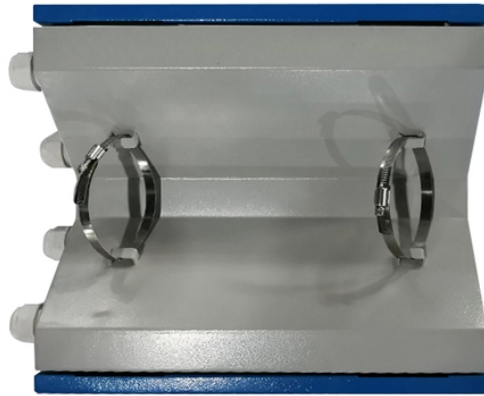

Single-mode optical cable test package

Single-mode optical cable test package

The FTK kit provides a wide selection of fiber optic testing, cleaning, and inspection equipment to enable technicians to install, troubleshoot and maintain fiber optic networks.

Use a single tester for: SC, LC, MPO, FC, HFBR, & other connectors - including universal & duplex options. Send & identify one of 12 unique test tones. Great for quickly verifying continuity, polarity ...

Amazon reserves the right to test "dead on arrival" returns and impose a customer fee equal to 15 percent of the product sales price if the customer misrepresents the condition of the product.

HomePage / Products / Network Infrastructure / Connectivity Products / Fiber Tools and Testers / Fiber Test Cables / Fiber Test Cable, Single Mode, 3mm, Simplex OptiTap to SC/APC -- 3m / 9.8ft