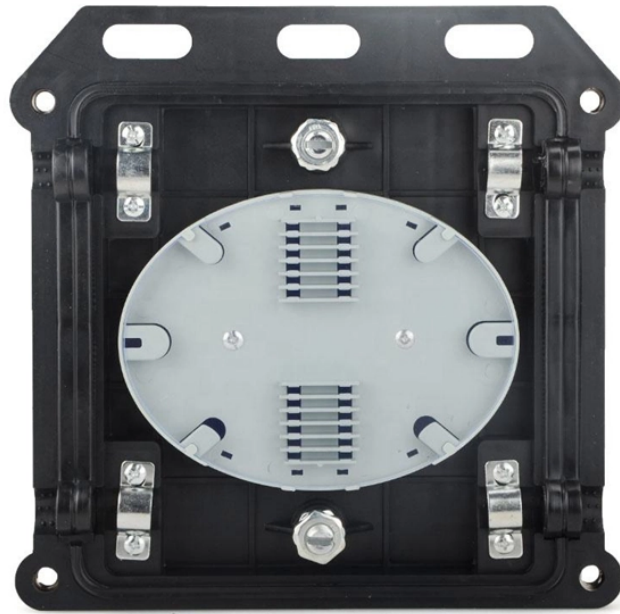

## Single-mode fiber square to round

## Single-mode fiber square to round

Single-mode optical fiber has a small core diameter through which only one mode will propagate. Single mode fiber provides higher transmission speeds and longer distances compared to multimode fiber, ...

Learn all about the differences between single mode and multimode cables, as well as the various fiber wavelengths and standard core sizes used in fiber optics.

Abalone Tech's Simplex Round Fiber Cable is a high-performance, single-fiber optical cable designed for reliable signal transmission in various applications. Its robust circular design offers durability and ...

In this work we discuss optical fiber designs that shape the output beam profile to more closely correspond to what is required in many real world industrial applications.

Product Description ... SC Square & sol; Round Shape Bare Fiber Adapter & comma; quick and easy temporary connections of single-mode and multimode fibers