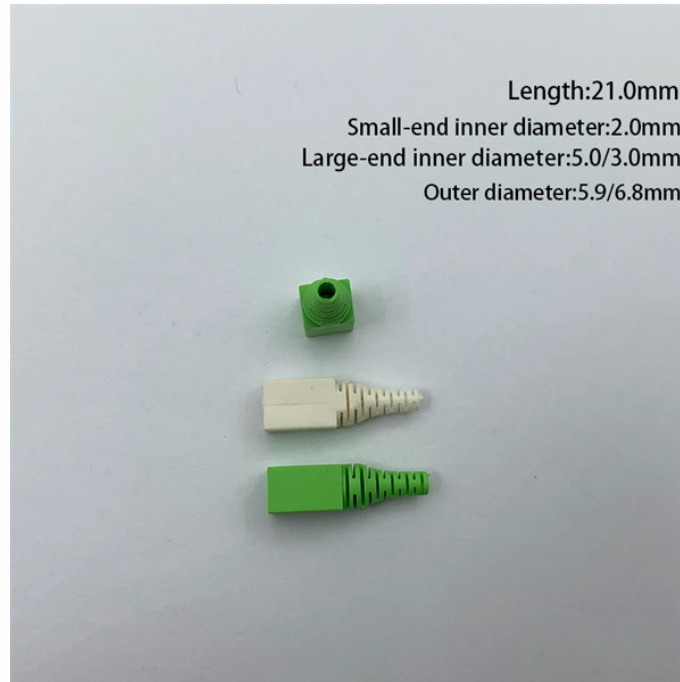

Single Hanger Frame Cable Tray

Single Hanger Frame Cable Tray

Our Snap Track single hanger brackets & channel hangers are used for overhead or beam mounting when installed with a beam clamp. Contact us!

Choose from our selection of cable tray center-mount hangers, including cable and hose trays, steel formable cable and hose trays, and more. Same and Next Day Delivery.

16 inch length profile Patented FAS style attachment secures tray without nuts and bolts
Can be used in trapeze for tray widths of 12 inches or wall or under floor applications Pre-Galvanized finish is for ...