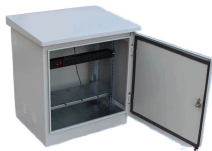

The best Singapore attractions to visit that both tourists and locals will love From dizzying rooftop retreats to wild nighttime safaris, there's no shortage of amazing things to do in this...