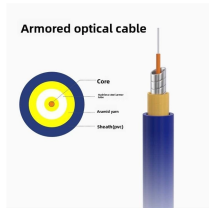

The best Singapore attractions to visit that both tourists and locals will love From dizzying rooftop retreats to wild nighttime safaris, there's no shortage of amazing things to do in this...

Enhance your network installations with our FTTH 4 Core Termination Box, ...