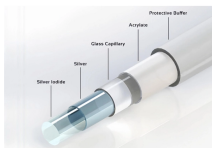

Singapore is an island country located off the coast of the southern tip of the Malay Peninsula in Southeast Asia, between the Indian Ocean and South China Sea.