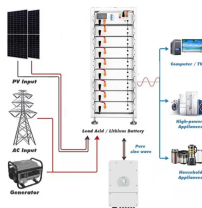

From Marina Bay to Gardens by the Bay, discover vibrant nightlife, hawker food and more in our Singapore travel guide. Find top attractions and expert tips.