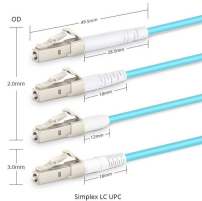

(prenominal) ordinary or straightforward: a simple case of mumps (of a substance or material) consisting of only one chemical compound rather than a mixture of compounds