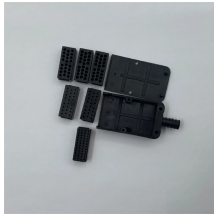

In designing supports for a cable tray system, consideration should be given to the loads associated with future cable additions and any additional loading that may be applied to the cable tray system (e.g., ...