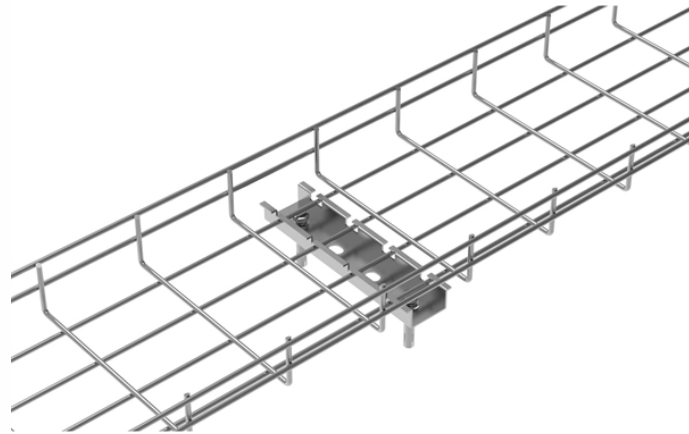

Sierra Leone Outdoor Power Distribution Box Supply

Overview

Electricity access remains limited, with only 30% of the population connected nationally and less than 5% in rural areas. Supply is unreliable, tariffs are high, and the country relies heavily on traditional biom.