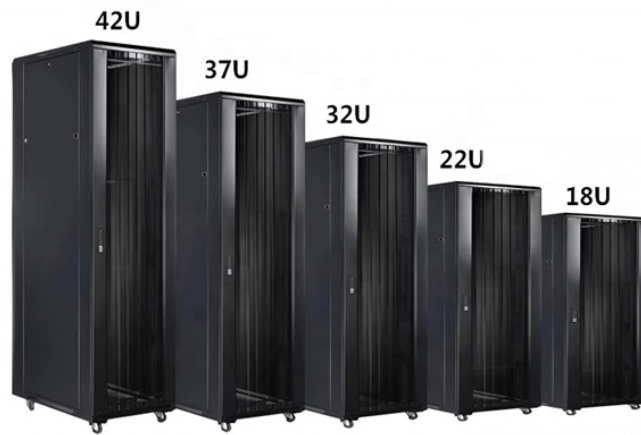

Shelves placed on top of the network cabinet

Shelves placed on top of the network cabinet

Find high quality rack shelves for organizing server, network, and data center equipment efficiently with easy installation and robust design.

By following these steps and creating a rack elevation diagram, you can effectively manage and maintain your network equipment, reduce downtime, and improve troubleshooting efficiency.

This fixed shelf is the perfect way to reliably hold custom electronics equipment in the IT rack. Use it right-side-up or upside-down, mounted deep in the rack or toward the front - no matter what your ...