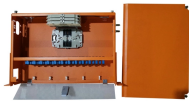

Head office : Kraljevo, Srbija info@pekom.rs
Products Mounting systems Mesh cable trays
Perforated cable trays E-90 Fireproof cable trays
Ladder cable trays Use Commercial markets
Infrastructure ...

Being one of the trusted Galvanized Cable Tray Exporters and Suppliers in Serbia, we promise you the timely delivery and after-sale support. Drop us your requirements and speak with our experts to have ...