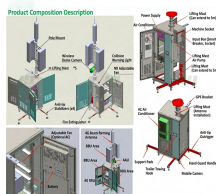

Natural Selection