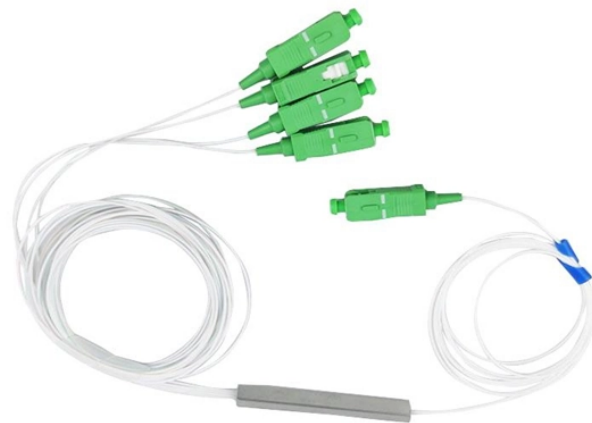

Seeking to purchase cold-drawn cable C-shaped steel cable trays

Seeking to purchase cold-drawn cable C-shaped steel cable trays

Wescosa designs and manufactures cable tray systems, including perforated tray, cable ladder, channel tray and strut (metal framing), directly from production facilities in Dammam Saudi Arabia.

C-Channel cable trays are a type of cable management system featuring a C-shaped channel design.

We offer a wide range of cable tray systems to support tubing, electrical cables and instrumentation. Our cable trays are produced in fit for purpose materials like stainless steel, galvanized, aluminium and ...

Steel Cable Tray Steel Cable Tray systems are Certified CSA Cable Tray, UL listed, and NEMA certified and are available in the following material types 316 Stainless Steel Cable Tray, 304 Stainless Steel ...

Discover c channel steel cable trays with CE certification, ideal for construction & solar. Perforated, hot-dip galvanized, 1.5-3.0mm thickness.

Two stainless steel C-Channel profile side rails with transverse ladder rungs; provides the most rigid ladder tray system. Ideal for high vibration environments.