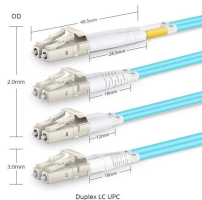

Home Cold Aisle Containment Request aid for specifying Cold Aisle Containment System