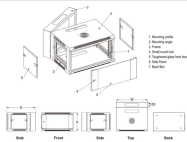

Discover our range of products in Data Center Containment: APC NetShelter Aisle Containment, APC NetShelter Rack Containment, APC NetShelter Pod Containment.