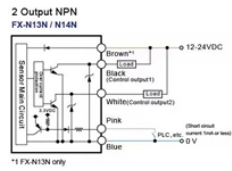

## Sany Cable Tray

Our cable trays are made of first-class stainless steel (AISI 316 and AISI 304) that prevents corrosion and ensures a good level of resistance. Cable trays from SILTEC are available with a length of 3000 ...