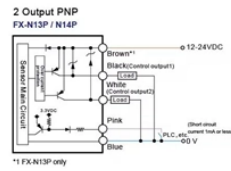

## Sany Cable Tray

Our cable trays are made of first-class stainless steel (AISI 316 and AISI 304) that prevents corrosion and ensures a good level of resistance. Cable trays from SILTEC are available with a length of 3000 ...