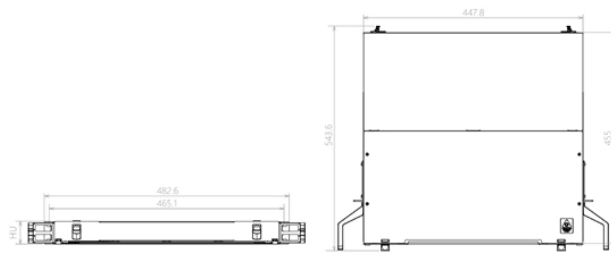

Indzawo Optic Connect

Sample image of Greek cable tray support

Component Diagram

Key dimensions

Sample image of Greek cable tray support

Cable Trays Cable tray is a system used to safely carry and protect electrical cables along pathways planned specifically for building and facility installations.

..

Search from 3,251 Cable Tray stock photos, pictures and royalty-free images from iStock. For the first time, get 1 free month of iStock exclusive photos, illustrations, and more.

Cable trays are a mechanical support system that can support electrical cables used for power distribution, control, and communication. They are the perfect solution for running large quantities of