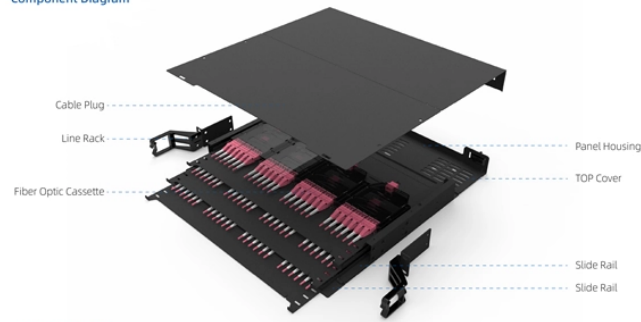

Indzawo Optic Connect

Sample image of Greek cable tray support

Component Diagram

Key dimensions

Sample image of Greek cable tray support

Cable Trays Cable tray is a system used to safely carry and protect electrical cables along pathways planned specifically for building and facility installations.

..

Search from 3,251 Cable Tray stock photos, pictures and royalty-free images from iStock. For the first time, get 1 free month of iStock exclusive photos, illustrations, and more.

Cable trays are a mechanical support system that can support electrical cables used for power distribution, control, and communication. They are the perfect solution for running large quantities of

...

Find your perfect cable tray image. Free pictures to download and use in your next project. Find images of Cable Tray Royalty-free No attribution required High quality images.

Cable Support Systems are well designed to provide necessary support for cable trays, cable ladders and trunkings. Cable supports are manufactured according to common standards from high quality ...

This document provides details on installing cable trays and their support systems. It includes diagrams showing how to mount cable trays on walls using pre-fabricated flanges or channels.

Find 1,250 Cable Support Tray stock images in HD and millions of other royalty-free stock photos, 3D objects, illustrations and vectors in the Shutterstock collection.