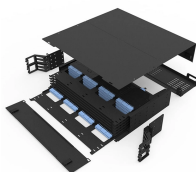

Trapezoidal cable trays are generally made of metal or aluminum, have excessive energy and corrosion resistance, and they can be custom-made as wished to meet exclusive cable routing needs.