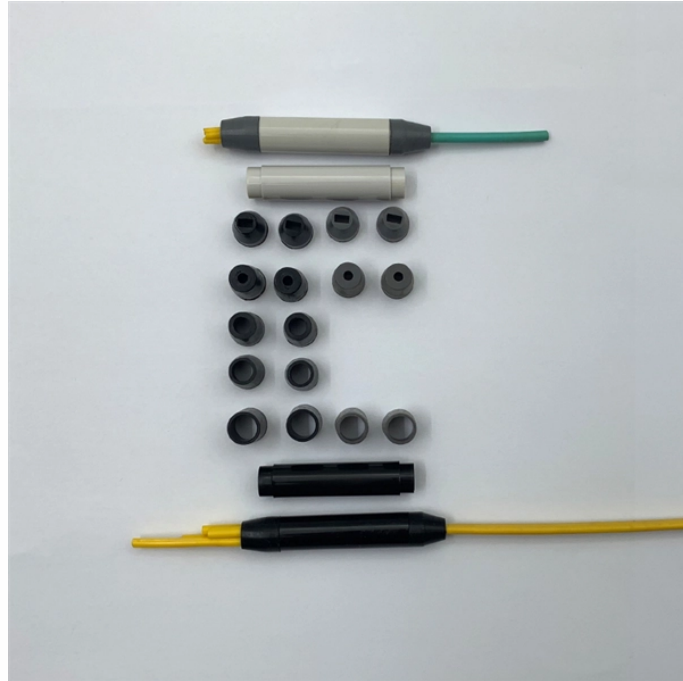

ST hard drive to 6P interface

ST hard drive to 6P interface

Product usage: convert the motherboard with a small 6pin interface to a sata computer hard drive port to solve the problem of insufficient quantity of sata power supply ports that come with the host power ...

About this item Function:SATA 15-Pin Plug to SATA 6-Pin Socket Power Adapter - Converts SATA 15PIN male power connector to SATA 6-pin female connector, ideal for powering ...

The information provided herein will aid you in determining the type of interface employed by your internal hard drive and choosing the proper method for its connection to another machine.

Search Newegg for 15 Pin SATA to 6 Pin Power Cable Adapter Converter. Get fast shipping and top-rated customer service.

When it comes to connecting hard drives to your PC, you need to have a good grasp of all the cables that are involved. There are generally 6 types ...

Find reliable 6 pin SATA power cables for hard drives, SSDs, and graphics cards. Browse adapter options and splitters for seamless connectivity.

Function:SATA 15-Pin Plug to 6-Pin Socket Power Adapter - Converts SATA power connector to 6-pin PCIe connector, ideal for powering laptop optical drives or other 6-pin devices.