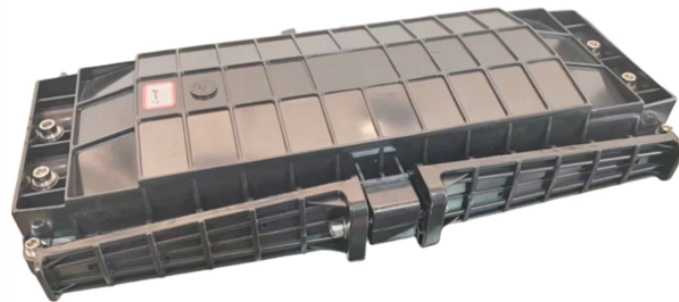

Indzawo Optic Connect

SPP optical port switch

SPP optical port switch

Cisco SFP+ Active Optical Cables (Figure 5) are direct-attach fiber assemblies with SFP+ connectors. They are suitable for very short distances and offer a cost-effective way to connect within ...

CableRack 8 Port SFP Unmanaged Ethernet Optical Switch with One 1000M Gigabit UTP Port Convert RJ45 Ethernet to Gigabit Fiber with Zero Setup Use as a stand-alone media converter to convert ...

When I insert a SFP+ (Extreme Networks 10302) the x440 gives the following - 87991.

- Your complete store for optical transceivers and hardened industrial Ethernet networking devices. Join Our Mailing List for special offers!

The SPP-SR series multi-mode transceiver is SFP+ module for duplex optical data communications such as 10GBASE-SR and 10GBASE-SW. It is with the SFP+ 20-pin connector to allow hot plug ...

The Ericsson SPP-10E-LR-IDFR-EN RDH 102 65/2 transceiver is built with a ruggedized design that ensures reliable operation in demanding environments. It features a compact, pluggable form factor, ...

CableRack 8 Port SFP Unmanaged Ethernet Optical Switch with One 1000M ...