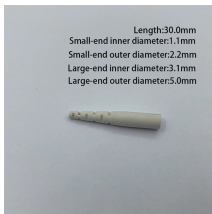

## SFP Aggregation Switch for Mining

This compact managed Layer 2 switch offers eight 10G SFP+ ports and supports high-bandwidth links, making it ideal for aggregation switching to any UniFi device that deploys various interconnect ...

High-performance 10G SFP modules for optimal connectivity. An 8-port, Layer 2 switch made for 10G SFP+ connections.

An 8-port, Layer 2 switch made for 10G SFP+ connections.

About this item □Ultra-Fast 10GbE SFP+ Switch□Transceiver is NOT Included in the package! This 10gb switch features 8X10Gb SFP+ ports for exceptional scalability in high-density networks. ⚠ ...