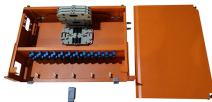

The GWN7830 Series of Layer 3 Aggregation Network Switches offers 3 model options, with up to 24 SFP ports and 12 SFP+ ports, which are ideal for medium-to-large businesses and enterprises that ...