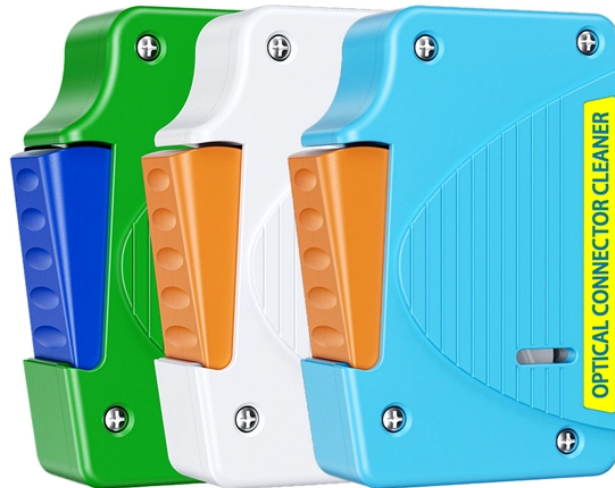

Rwanda Aerial Power Fiber Optic Cable Model

Rwanda Aerial Power Fiber Optic Cable Model

These Guidelines for Fiber Optic Cables Underground Installation have been developed with an aim of avoiding damages to existing underground infrastructure such as existing Fiber Optic Cables, ...

Rwanda 0.6/1KV 2x6mm² Aerial Concentric Service Cable with a pair of 0.5mm² Communication Cable. LV & MV polymeric insulated cables for use by distribution and generation utilities. Specification for ...