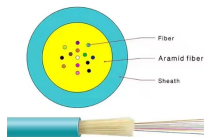

Describes the specific surface treatment applied to the outer product for either aesthetics and/or durability. The industrial standard (s) to which a device is manufactured, operated, or tested.