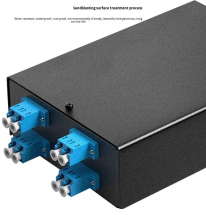

## Roof and Ground Cable Tray Support

The C Series is a non-penetrating rooftop support designed to support gas and refrigeration piping, cable trays, electrical conduit, HVAC equipment, and multiple-line rooftop systems.