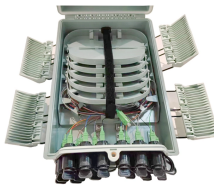

Our patch panel offers high-density fiber connectivity in a compact 4RU enclosure, perfect for space-constrained environments. Seamlessly integrate with our FlexCore™ ODF 600mm frames.

>Pasive fibra optica>Cutii jonctiune Terminal Box pentru fibra optica>Patch panel optic ODF 6U View larger

Patch Panel 24 porturi rackabil CAT6 1U, negru. Pentru retele de date unde este necesar CAT6. Pret excelent. Produs in Europa. Panoul de blocare este conceput pentru utilizarea in punctele de ...

Cutii Fibra Optica Patch Panel Cat 5E Patch Panel Cat 6 Patch Panel Cat 6A Patch Panel Voce There are 36 products.