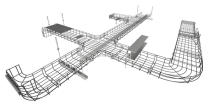

Indzawo Optic Connect

Rkap distribution box

Rkap distribution box

Distribution boxes are a great way to increase flexibility and cut costs. They lower your labor costs by reducing installation and troubleshooting time. They take up less space than loose wires, look neater ...

In the distribution box, commonly known as the distribution board or breaker panel, you'll find several critical components responsible for managing and distributing electrical power ...

These boxes offer ample wiring space and boast an IP65 protection level, making them ideal for various indoor and outdoor applications. Available in 7 different specifications [4 to 39 positions], they are ...

A distribution board (also known as panelboard, breaker panel, electric panel, DB board or DB box) is a component of an electricity supply system that divides an electrical power feed into subsidiary circuits ...

Choose from our selection of power distribution boxes in a wide range of styles and sizes. Same and Next Day Delivery.

Applied Rack Mount Distro Boxes provide a simple solution for supplying amplifier and control racks with multiple circuits of power. When connected to a larger system or used as stand-alone distribution, ...