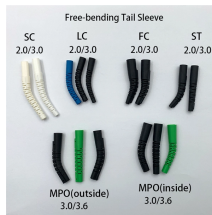

The IE4300 series of industrial switches meet a wide range of industrial Ethernet standards and can be widely used in urban monitoring, transportation, factories and other complex environments.