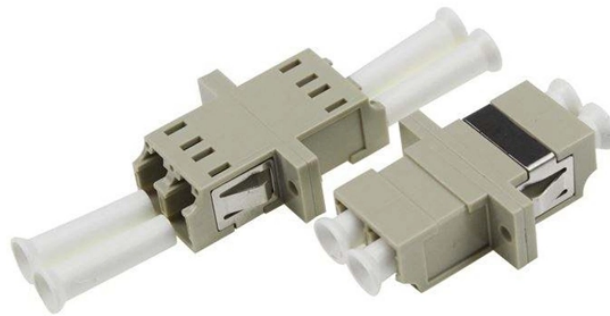

Resetting IP on Huijue Fiber Optic Switch

Resetting IP on Huijue Fiber Optic Switch

Go to More Functions > Network Settings > LAN, enter the new IP address in the LAN IP address field, and click Save. You would need to enter the new IP address the next time you log in to the web ...