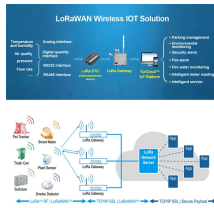

Resetting IP on Huijue Fiber Optic Switch

Resetting IP on Huijue Fiber Optic Switch

Go to More Functions > Network Settings > LAN, enter the new IP address in the LAN IP address field, and click Save. You would need to enter the new IP address the next time you log in to the web ...