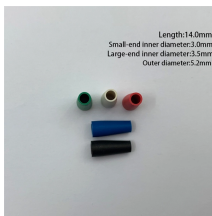

NEC Section 225.10 specifies all the wiring methods permitted to be used outdoors for branch circuits or feeders.