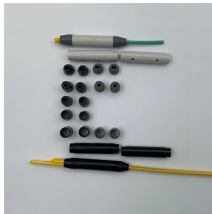

: something required: a : something wanted or needed : necessity production was not sufficient to satisfy military requirements b : something essential to the existence or occurrence of something else : ...