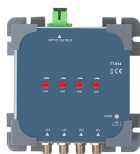

From the modular box of the Opale and Kaedra ranges, to the high-power industrial electrical cells and cabinets of the Pragma and Prisma ranges, One-Elec has the best solution for your project.

Contact Us