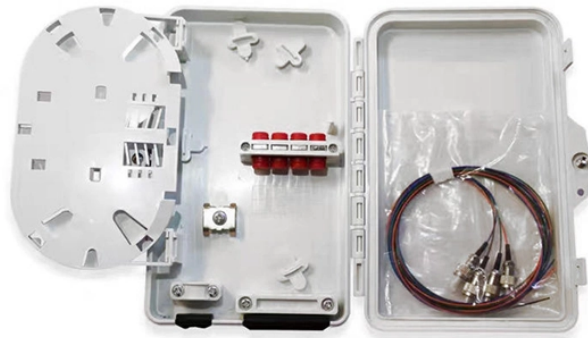

Recommended Brands of Silent Distribution Boxes

Overview

Here are six brands that are great in 2025: Schneider Electric uses smart technology for better control. DOHO Electric makes designs that save energy. Legrand has stylish and modular systems. Rockwell Automation gives strong digital integration. ONESTOP ELECTRIC MANUFACTURER offers custom. The best 3PL companies for ecommerce in 2026 are Red Stag Fulfillment (heavy and bulky items), ShipBob (majority DTC), and ShipMonk (subscription boxes). We looked at 50+ third-party logistics providers. Choosing a selection results in a full page refresh. Explore our range for noise-free ventilation. Unique, innovative, versatile enclosure made of ABS or polycarbonate UL 94 V0 • Patented, innovative, hinged quick-release catch technology without screws: open with a screwdriver, close by hand • More than 25 sizes and 150 standard. Removable side panels and front/rear access make installation easy, while top and bottom cable entries — including a dust-tight cable entry system — ensure clean, protected.