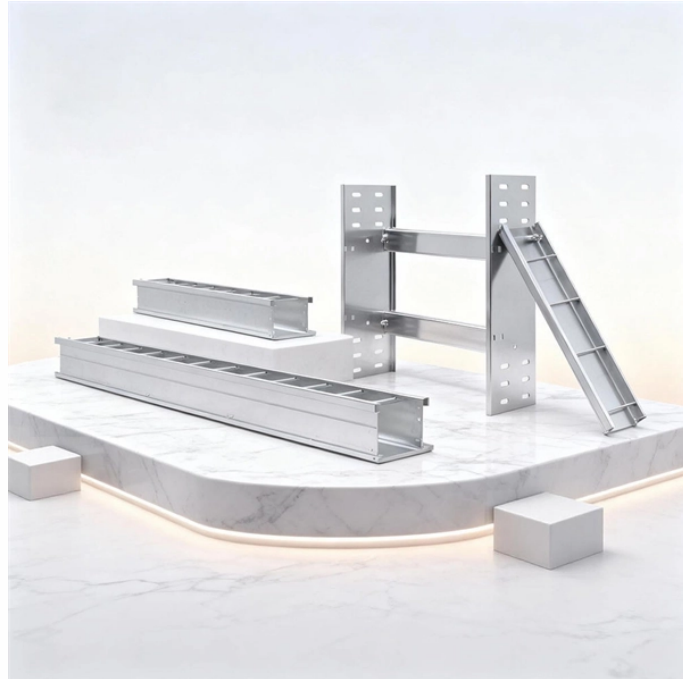

Ranking of Nauru Cable Tray Elbow Brands

Overview

Given below is the complete comprehensive list of the best of the best cable tray manufacturers in India: Given below is the complete comprehensive list of the best of the best cable tray manufacturers in India: The Carpel cable carrying raceway is made from galvanized steel with a thickness of 1.9mm while the resisting moment is 1.5m suspension distance with a 30kg capacity. The units are manufactured in galvanized steel or stainless. Hutaib Electricals offers a variety of ladder cable trays with different rung spacing, widths, and heights. Trias Indra Saputra PT Trias Indra Saputra is a leading manufacturer of cable management support, proudly.

Ranking of Nauru Cable Tray Elbow Brands

Cable trays are essential components in the electrical industry that offer a safe and efficient way to manage and protect power cables. These trays come in various materials, sizes, and designs, and ...

Find the leading cable tray manufacturers in North America, with insights into top companies, compliance standards, and essential factors for choosing the right supplier for your project.

Hubbell's NEXTFRAME® Ladder Tray is the effective and widely used cable runway that supports and delivers bundles of cable between cabinets, racks, and closets, along walls, and suspended from ...

Cable trays are installed in buildings, along railroad tracks and in areas where cable ducts cannot be buried. They can be used for both indoor and outdoor cable installations.

Fitting and accessories. with the same or different width of the cable run. All fittings are available in sizes and types corresponding to the straight cable tray sections. These fittings include: elbow, ...