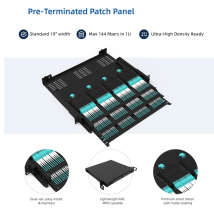

Contact data of companies, photo of products, easy navigation across industries, regions and cities, quick search for partners and suppliers.

Here you will find information about some of the most successful Belarusian companies that have established their name on the markets of Europe and beyond...

We design, manufacture and repair complex and innovative products for OEMs in a variety of industries including communications, cloud computing, industrial, medical, automotive, defense, aerospace and ...