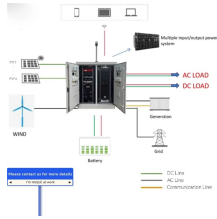

What is a rack mount PDU? Rack mount PDUs effectively distribute power to racks where multiple outlets are necessary. Beyond the capabilities of a power strip, a rack PDU offers a range of ...