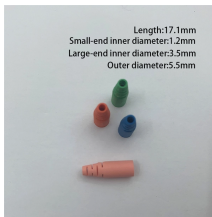

Get answers to our most frequently asked questions about Vodafone GigaHome Fibre Plans and Services. Information about our Deals & Promotions, how to join us online, upgrade and Terms & ...