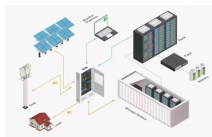

This document was Prepared jointly by Ooredoo, Q.NBN and Vodafone, these guidelines provide advice on telecommunications aspects that need to be considered during the design of internal wiring and ...