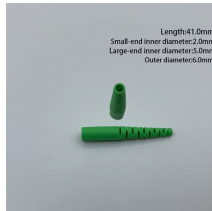

Pure white electrical distribution box

Pure white electrical distribution box

Description: Hubbell RU100W Under Cabinet Distribution Box, For Slim, Met White Technical Description: Power Distribution Type; Metal Material; White Color; 5.57 Inch; 1.55 Inch; 3.4 Inch; UL, ...

Flemon Medium Outdoor Electrical Box (11.5x5.2x4 inch), IP54 Waterproof Extension Cord Cover w/6 Cable Entry Ports, Weatherproof Connection Box for Power Strip, Timer, Plug, Holiday Lights, White

Description: Hubbell RU100W Under Cabinet Distribution Box, For Slim, Met White Technical Description: Power Distribution Type; Metal Material; White Color; 5.57 ...