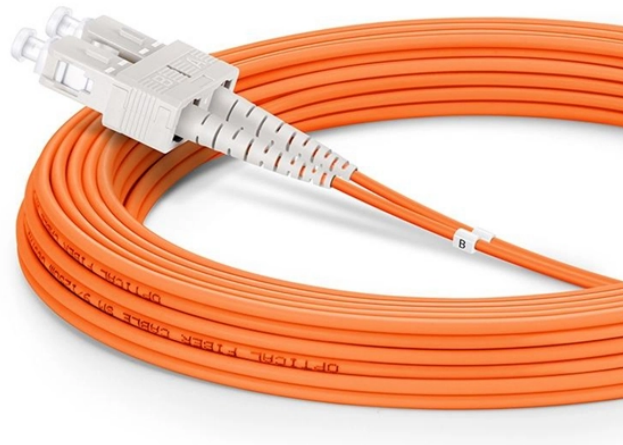

## Purchase 12-core butterfly-shaped drop cable

## Purchase 12-core butterfly-shaped drop cable

It can be used for laying in indoor environments such as vertical shafts, concealed pipes, cable trays, walls, flower boards, etc. It can be matched with connectors for pre termination and on-site termination.

This cable is available to buy in many different colours, thicknesses and constructions including armoured. It is ideal for applications such as telecommunications networks, Fibre to the Home ...

Surelink Outdoor Self Supporting 1 2 4 8 12 Core Butterfly Type FTTH Fibra Optic Cable with Steel Messenger FRP Flat Drop Cable, Find Details and Price about Drop Cable 2core FTTH Fiber Optic ...

parallel non-metallic reinforcing elements (FRP) are placed on both sides, and a black low-smoke halogen-free sheath is extruded. Covered with the moisture-proof layer, then armoured with ...

OMC offers 1-12 core butterfly flat FTTH drop cables with a novel slotted design that is easy to strip and splice, simplifying installation and maintenance.