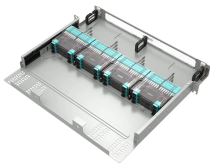

Public Laboratory Power Distribution Box

Public Laboratory Power Distribution Box

Power Distribution Box, Includes: (1) Twist-Lock 30A 125/250V Power Inlet, (8) 20A 125V 5-20R Power Outlets and (2) 20A 125V 5-20R GFCI Power Outlets. Category: Temporary Power Distribution Boxes.

Browse power distribution boxes with circuit breaker protection and multiple outlet configurations. Shop durable solutions for construction and emergency use.

Custom designed power distribution units to meet your unique needs. Vertical raceway systems incorporating power receptacles, phone and/or data connections. Provide access to power, phone, ...

Choose from our selection of power distribution boxes in a wide range of styles and sizes. Same and Next Day Delivery.

Starline delivers adaptable power distribution to lab environments that are subject to frequent changes in equipment. Our systems are flexible and easily expandable to accommodate changing power ...

SECTION 6532UGM1 Southwire's Mini X-Treme Box™ and Mini-Centers provide a more compact and less costly worksite power distribution than our popular f. II size models. Used along with our ...

USA TrackBusway provides continuous overhead access for plug-in power drops and outlet boxes. Drops can be positioned above benches, instruments, test equipment, or future work zones, helping ...