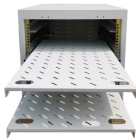

SFP Modules: SFP modules are used to connect optical transceivers to fiber optic network switches and other devices. They offer a flexible and cost-effective way to connect optical ...