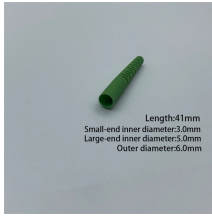

Soda jerks were relatively common in the United States from the 1920s until the late 1950s; due to economic and social trends, the occupation essentially no longer exists.