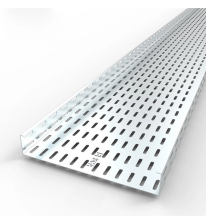

Protrusion on the bottom surface of the trough-type cable tray

Protrusion on the bottom surface of the trough-type cable tray

Answer: Yes; cables are tied down in cable trays to keep the cables in the cable tray, to maintain spacing between cables, or to segregate or confine certain types of cables to specific locations. The ...

3 meanings: 1. something that protrudes 2. the state or condition of being protruded 3. the act or process of protruding.... Click for more definitions.

It defines cable trays and their components. It provides rules for ...

Anything that sticks or juts out from a surface is a protrusion. When you're rock climbing, every protrusion is a possible handle to grab or step to stand on. In medicine, most protrusions are ...

PROTRUSION definition: 1. something that sticks out from a surface, or the act of doing this: 2. something that sticks.... [Learn more.](#)