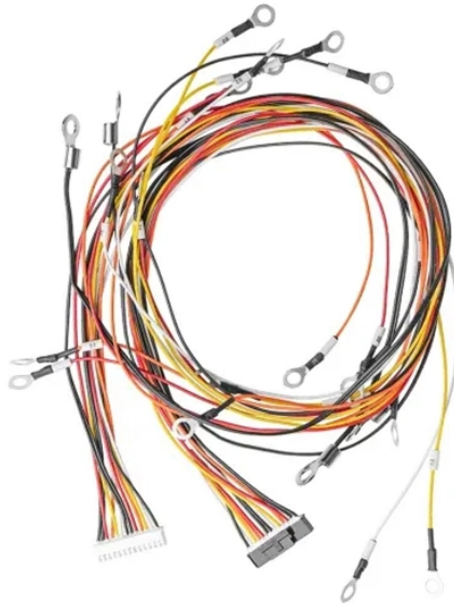

Protrusion on the bottom surface of the trough-type cable tray

Protrusion on the bottom surface of the trough-type cable tray

Answer: Yes; cables are tied down in cable trays to keep the cables in the cable tray, to maintain spacing between cables, or to segregate or confine certain types of cables to specific locations. The ...

A professional guide to trough type cable trays. Explore load capacity charts, installation guidelines, advantages over ladder type, and key selection criteria for your project.

For installations where cables exit the bottom of the cable tray, and the overall system is subject to vibration, it is advisable to use B-Line series Cable Channel Bushings (Cat. No. 99-1125).

3 meanings: 1. something that protrudes 2. the state or condition of being protruded 3. the act or process of protruding.... Click for more definitions.

It defines cable trays and their components. It provides rules for ...

Solid Bottom Trays: These have the shape of a solid metal trough. They are installed where wires are not to be seen or in the case of electrical noise (EMI) that may interfere with ...

Definition of protrusion noun in Oxford Advanced Learner's Dictionary. Meaning, pronunciation, picture, example sentences, grammar, usage notes, synonyms and more.