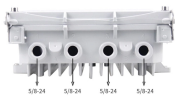

## Price of thick zinc-coated cable trays in Laos

GI cable trays are designed to support and organize electrical cables and wiring systems, ensuring a neat and secure installation. These trays can be easily attached to floor, ceiling, wall or top of racks ...