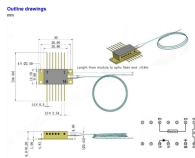

Galvanized steel perforated cable trays offered by KOKA Perforated Metal Factory have two types, one is electro galvanized cable trays for indoor uses and the other is hot dipped galvanized steel cable ...