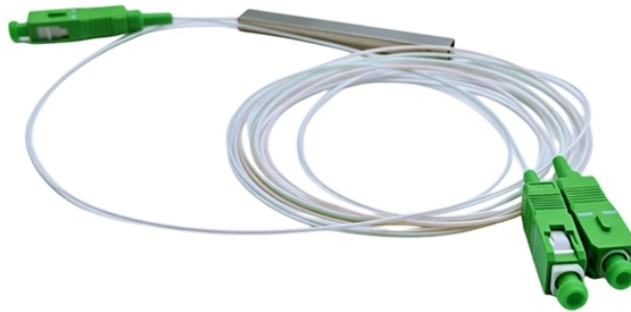

# **Price of thick zinc-coated cable trays in Laos**

## Price of thick zinc-coated cable trays in Laos

GI cable trays are designed to support and organize electrical cables and wiring systems, ensuring a neat and secure installation. These trays can be easily attached to floor, ceiling, wall or top of racks ...

Choose from our selection of cable trays, including over 850 products in a wide range of styles and sizes. Same and Next Day Delivery.

Find the best Laos Electric Wire Cable Tray and explore our extensive collection of high-quality Electric Wire Cable Tray from Laos. Buy wholesale Electric Wire Cable Tray in Laos from trusted suppliers.

Uncover hidden cable tray price factors: wire thickness, zinc coating, steel grades & load tests. Avoid overpaying with these supplier secrets.

The coating consists of zinc, aluminium (3.5%) and magnesium (3%) which offers far better anti corrosion resistance with thinner coatings than traditional hot dipped galvanized coatings.