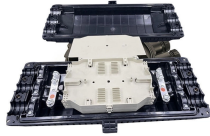

## Price of thick zinc-coated cable trays in Laos

GI cable trays are designed to support and organize electrical cables and wiring systems, ensuring a neat and secure installation. These trays can be easily attached to floor, ceiling, wall or top of racks ...