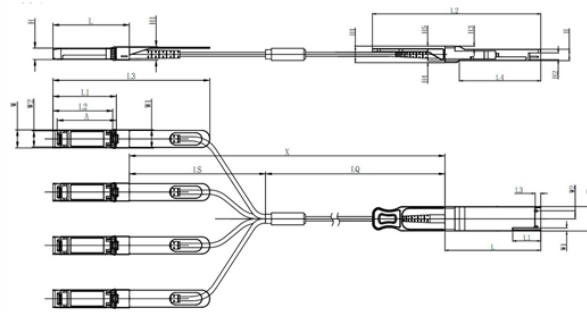

Price of power switch for distribution box

Unit mm

QSFP28	L	L1	L2	L3	L4	W	W1	W2	H	H1	H2	H3	H4	H5	H6
Max	72.2	-	128	4.35	61.4	18.45	-	6.2	8.6	12.4	5.35	2.5	1.6	2.0	-
Type	72.0	-	-	4.20	61.2	18.35	-	-	8.5	12.2	5.2	2.3	1.5	1.8	6.55
Min	68.8	16.5	124	4.05	61.0	18.25	2.2	5.8	8.4	12.0	5.05	2.1	1.3	1.6	-

SFP28	L	L1	L2	L3	W	W1	W2	H	H1	A
Max	57.6	47.7	44.55	119.9	13.8	14.0	12.3	8.7	10.3	45.25
Type	57.4	47.5	44.35	117.9	13.55	13.8	12.1	8.5	10.1	45
Min	57.2	47.3	44.15	115.9	13.3	13.6	11.9	8.4	9.9	44.65

Price of power switch for distribution box