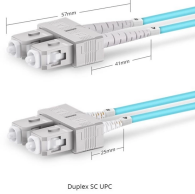

Xe's currency converter tool makes it easy to check live exchange rates, as well as convert your money with currency exchange across 130+ currencies!

Multiple outputs offer USB charging and fused DC sockets for connecting 12V devices. The DC25 Distribution Box supports 12V lead-acid (wet, calcium, Gel, AGM) as well as lithium batteries.