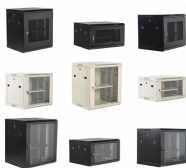

The Africa Electric Vehicle (EV) Charging Market was valued at USD 31.93 million in 2022, and is predicted to reach USD 256.53 million by 2030, with a CAGR of 30.3% from 2023 to 2030.