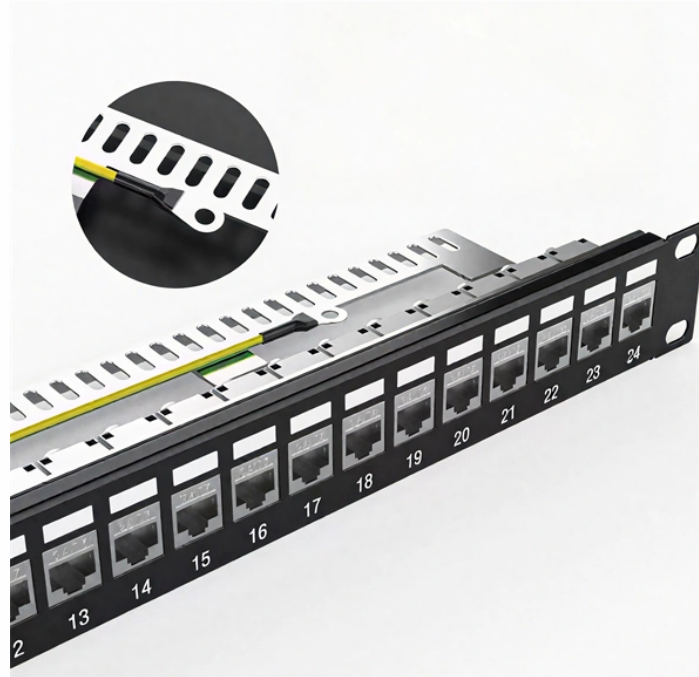

## Price of cable tray reverse support frame

## Price of cable tray reverse support frame

A functional cable tray system consists of various clamping, supporting, and splicing accessories in order to achieve the best possible system. Other add-ons include plastic nuts, bolts, swift clips, wire ...

Cable Tray Washer Kit, Steel (50 Pack) Cable Tray Splicer, Washer Kit, Material: Carbon Steel, Finish: Electroplated Zinc, Package of 50

Chalfant Ladder Cable Tray Systems are ideal for indoor and outdoor cable management. They provide reliability, ease of installation, and cost savings both initially and long term.

Cable trays and baskets are designed to help support and route cable bundles in an organized manner along ceilings or walls. Shop for cable tray systems now.