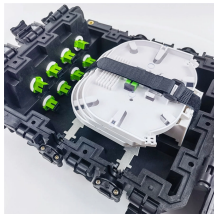

Cablofil Wiremesh Cable Tray concept based upon performance, safety and economy. Special Safe-T-Edge: protects installers from sharp ends while it prevents cables from fraying. Wire ...

This 6-piece cable management kit is made from ...

This 6-piece cable management kit is made from premium white PVC, providing durability and the option to paint the raceway for a seamless blend with your wall decor. Ideal for hiding a single cord, it ...