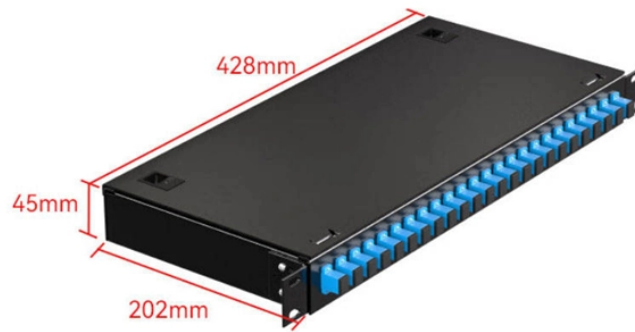

Price of Trough-type Composite Cable Trays

Price of Trough-type Composite Cable Trays

Polymer whisker cable tray is suitable for laying power cable, control cable, computer cable, lighting wiring, indoor and outdoor overhead, cable trench, cable tunnel, petrochemical, power, construction ...

Polymer whisker cable tray is suitable for laying power cable, control cable, computer cable, lighting wiring, indoor and outdoor overhead, cable trench, cable tunnel, ...

There are a few types of cable trays including: solid-bottom trays, cable channel or trough trays, ventilated trays and ladder trays. There are a large number of cable tray fittings that are made ...

These fittings help in maintaining support of the cable tray system. Shop Graybar's collection of cable tray and fittings to find exactly what works for your job.

Enduro cable tray and cable ladder sets the industry standard for high-quality fiberglass cable tray. Our FRP cable tray is extremely durable.