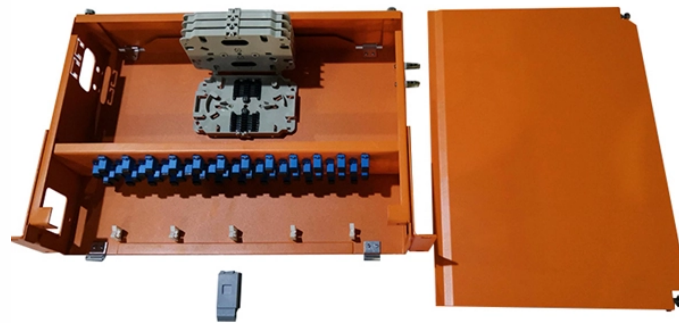

Price of Sector-Shaped Cable Trays

Price of Sector-Shaped Cable Trays

Choose from our selection of cable trays, including over 850 products in a wide range of styles and sizes. Same and Next Day Delivery.

Cable tray are used in wiring of buildings to support electrical cables and wires that are used to distribute power, controls and communication. The cable tray are for hot dip galvanized ...

Cable trays and baskets are designed to help support and route cable bundles in an organized manner along ceilings or walls. Shop for cable tray systems now.

WBT Performance Cable Tray, Shaped 4"X8"X118", Pregalvanized. Provides optimal support for high-performance data cable, up to and including fiber optic, Cat 5e, Cat 6, Cat 6A, and Cat 7.

Shop Our Inventory Of Cable Tray Online. Graybar Is Your Trusted Distributor For Cable Tray And Fittings.

Our Cable and Wire Tray Systems, including wire basket, wire mesh, and sheet steel cable tray, stand out as epitomes of innovation and excellence. Designed to fulfill diverse needs of industrial, ...

As a less-expensive alternative to conduit, a stronger alternative than wire basket, and superior to generic tray, Snap Track saves on labor and reduces total installed costs.