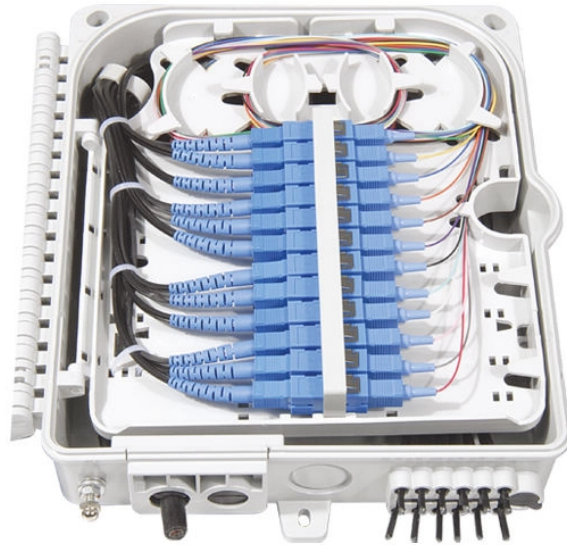

Price of Palau-Benin Mesh Cable Tray

Legrand wire and cable management solutions including wire mesh trays, cable trays, and reels. Discover flexible, adaptable, cost-effective solutions.

Cable Tray Washer Kit, Steel (50 Pack) Cable Tray Splicer, Washer Kit, Material: Carbon Steel, Finish: Electroplated Zinc, Package of 50

Being one of the leading Cable Tray Manufacturers in Palau, we work for customer satisfaction and design and deliver the standard and customized range accordingly. We have a comprehensive range ...

Cable tray are used in wiring of buildings to support electrical cables and wires that are used to distribute power, controls and communication. The cable tray are for hot dip galvanized ...