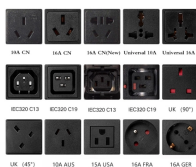

Plenum Duct is a flexible, non-metallic, corrugated raceway used for effective cable and fiber optic management within interior raceways. Premier-Plenum meets UL- ...