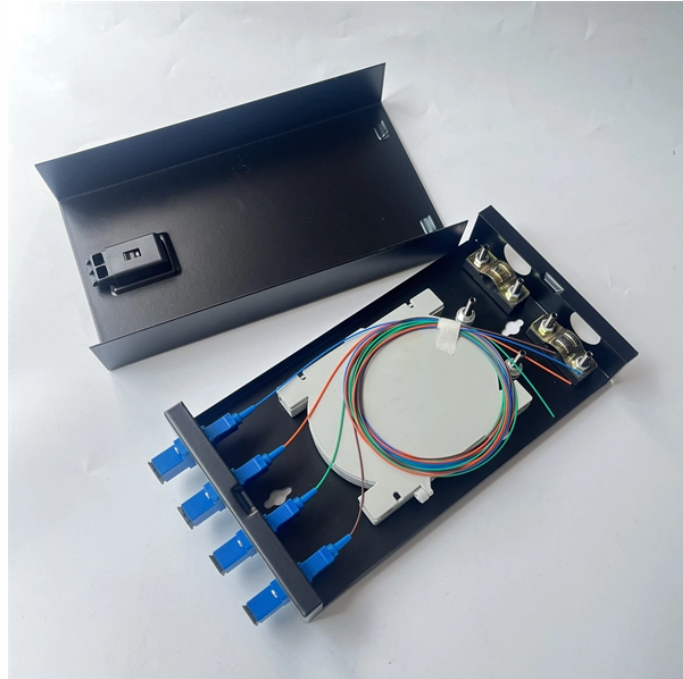

Price of Level 3 Mobile Power Distribution Box for Construction Sites

Price of Level 3 Mobile Power Distribution Box for Construction Site

Power Distribution Box, U-Ground, 50 Amp, 125/250 Volt, 3 GFCI, Yellow/Black, 1 Pack.
Category: Temporary Power Distribution Boxes.

Temporary power distribution boxes and carts serve as hubs to connect electrical loads and have multiple outlets to distribute power. Also called power spider boxes, they provide temporary power for ...

1 KVA Portable Power Distribution Spiderbox - 230V to 24V 1-Phase - (2) 332R6W Outlets, 10" 12/3 SOOW Cord w/ 316P6W Plug, Powder Coated Steel, NEMA 3R \$12495.08

Affordable, reliable portable power distribution units for installation in any job location. Explore the full selection today.

PREMIUM CONSTRUCTION POWER DISTRIBUTION BOX: Crafted by WESTERN, the 6506TLSX Temp power box features a durable blend material for long-lasting performance in demanding ...

Choose from our selection of temporary power distribution boxes in a wide range of styles and sizes. Same and Next Day Delivery.